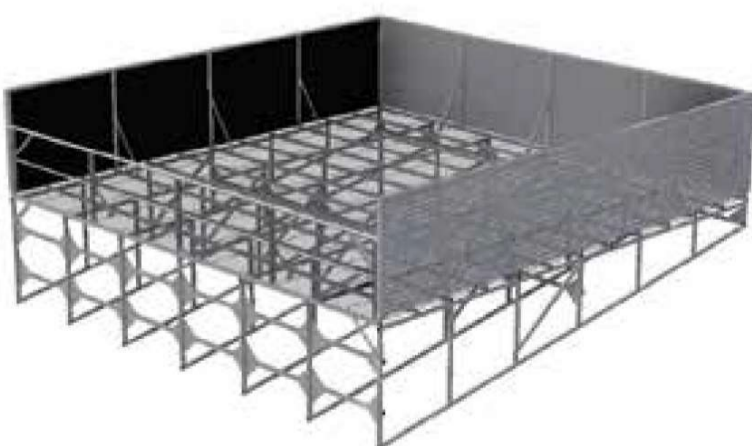

PEACEMAKER

Exceptional noise control through absorption

Peacemaker is made of sound absorbing polyethylene foam that effectively traps noise within its cell structure. Sound absorption testing indicates a perfect Noise Reduction Coefficient (NRC) of 1. Peacemaker offers consistent acoustical performance across a variety of environments, and its hydrophobic properties protect against humidity and water absorption, while being flame retardant.

DESIGN

- Can be fitted to any sides of Series 1, 2 or 3 Platforms and to any 600mm increment from the corners.
- Clean straight lines for a tidy look.
- All aluminium components with stainless steel fixings – backed by a 20 year warranty.
- Standard Heights: 1200mm, 1600mm, 2000mm & 2400mm
- Super lightweight 7.25kg/m²
- Complies to BS EN 516 2006 and BS EN 1090-3 2008

SPECIFY CONFIGURED PLATFORMS

- Provide Peacemaker to Configured Platform edges where aesthetically required to screen off equipment, ductwork, and pipework and where acoustic attenuation control is required.

OPTIONAL ACCESS GAP OR GATE

- An access gap of any 600mm increment wide is configurable in the Peacemaker Screen Wall.
- A Self Closing Access Door 600mm wide is configurable in the Peacemaker Screen Wall
- A Self Closing Double Access Door 1200mm wide (2 x 600mm doors) is configurable in the Peacemaker Screen Wall.