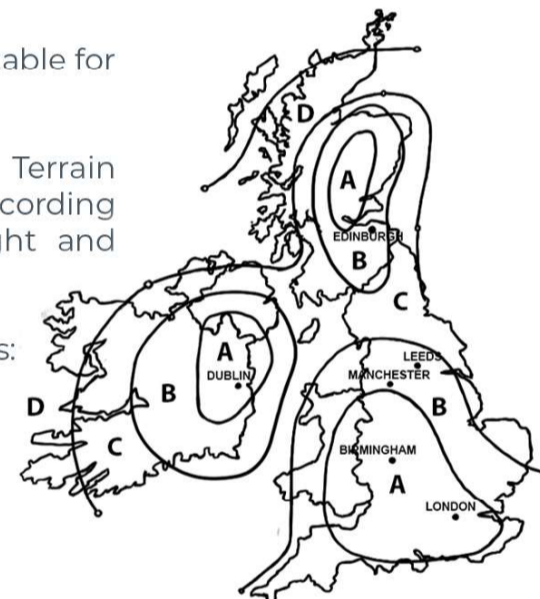

WIND LOADS

Peacemaker Screen Wall is suitable for regions A, B, C & D.

Pre-engineered factors: Terrain category, area wind velocity, according to EuroCode 1, building height and screen height.

Basic mean hourly wind speeds:

- Region A - 22m/s
- Region B - 24m/s
- Region C - 25m/s
- Region D - 27m/s

Acoustic Performance (Rw14dB)

63	125	250	500	1000	2000	4000	Hz
6.6	5.6	7.6	14.1	11.1	13.6	26.5	dB